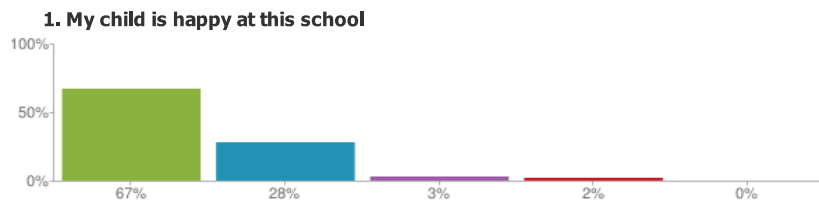

Pupils on the roll: **306**
 Responses for this school: **61**
[View inspection reports](#)

Figures based on **61** responses up to 19-07-2016

Figures based on **61** responses up to 19-07-2016

Figures based on **61** responses up to 19-07-2016